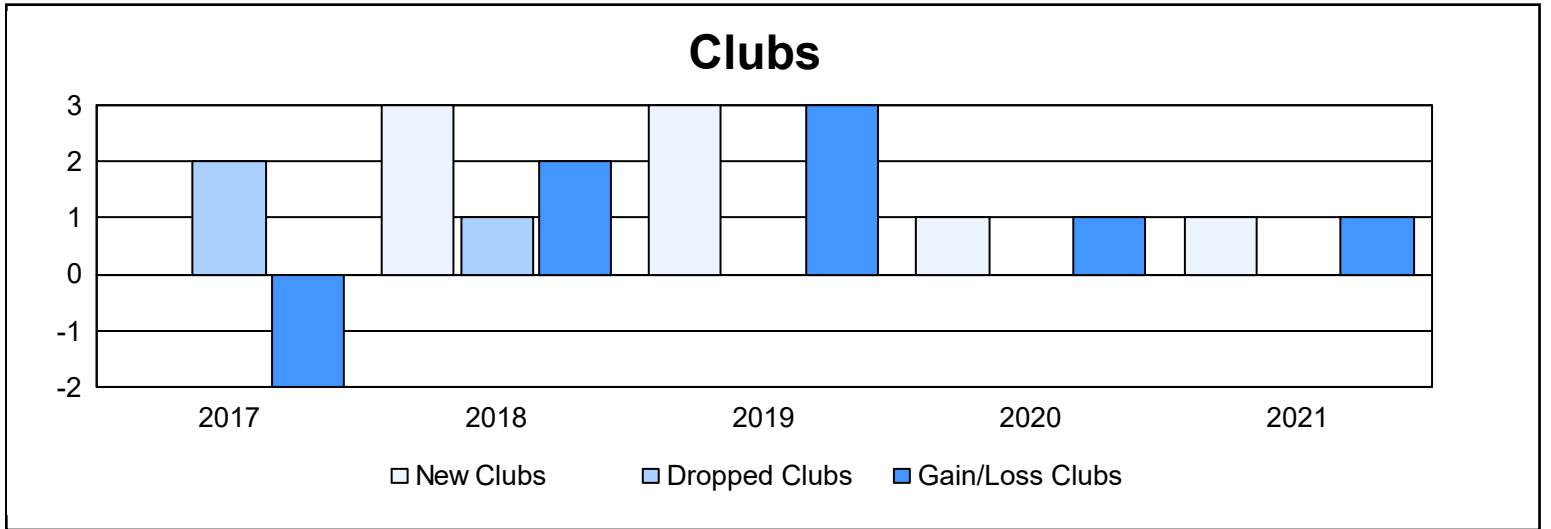

Year	New Clubs	Dropped Clubs	Gain/ Loss Clubs	New Members	Charter Members	Reinstate Members	Transfer Members	Total Member Added	Total Members Dropped	Gain/ Loss Members
2016-2017	0	2	-2	112	0	10	34	156	262	-106
2017-2018	3	1	2	116	79	4	25	224	195	29
2018-2019	3	0	3	94	93	5	10	202	204	-2
2019-2020	1	0	1	110	33	2	17	162	191	-29
2020-2021	1	0	1	55	22	4	7	88	137	-49
<b>Average</b>	<b>2</b>	<b>1</b>	<b>1</b>	<b>97</b>	<b>45</b>	<b>5</b>	<b>19</b>	<b>166</b>	<b>198</b>	<b>-31</b>

### Membership Composition June 2021 Cumulative