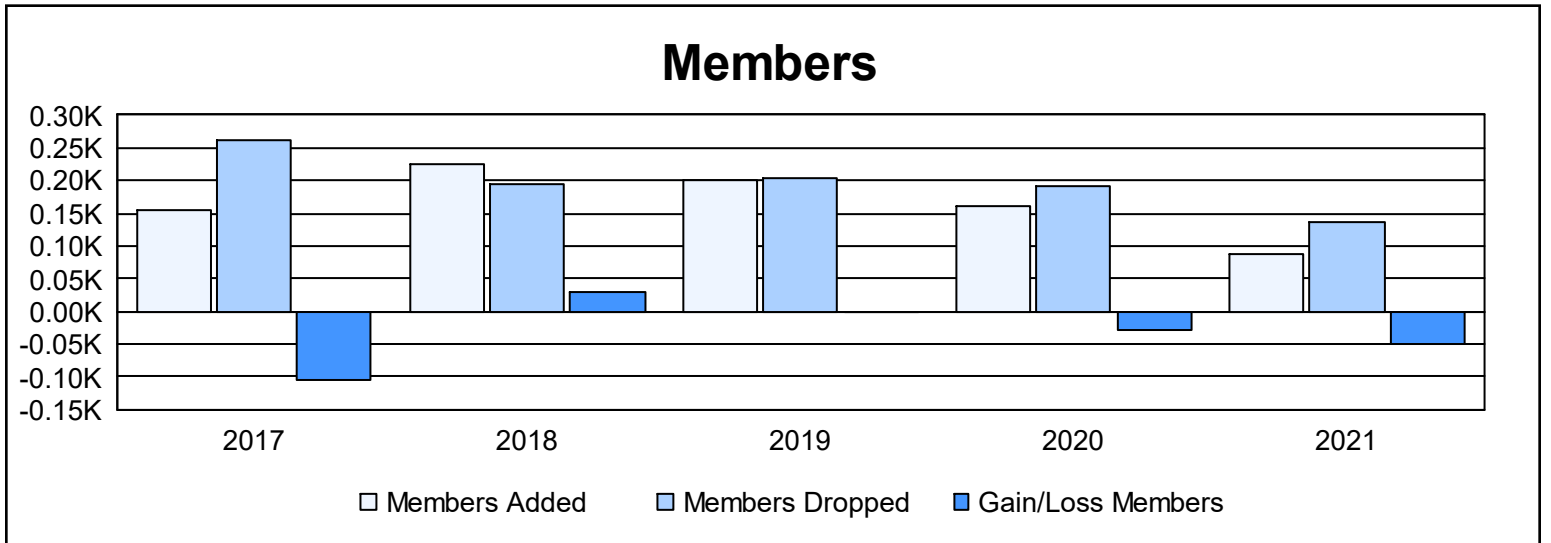

Year	New Clubs	Dropped Clubs	Gain/ Loss Clubs	New Members	Charter Members	Reinstate Members	Transfer Members	Total Member Added	Total Members Dropped	Gain/ Loss Members
2016-2017	0	2	-2	112	0	10	34	156	262	-106
2017-2018	3	1	2	116	79	4	25	224	195	29
2018-2019	3	0	3	94	93	5	10	202	204	-2
2019-2020	1	0	1	110	33	2	17	162	191	-29
2020-2021	1	0	1	55	22	4	7	88	137	-49
<b>Average</b>	<b>2</b>	<b>1</b>	<b>1</b>	<b>97</b>	<b>45</b>	<b>5</b>	<b>19</b>	<b>166</b>	<b>198</b>	<b>-31</b>

### Membership Composition June 2021 Cumulative