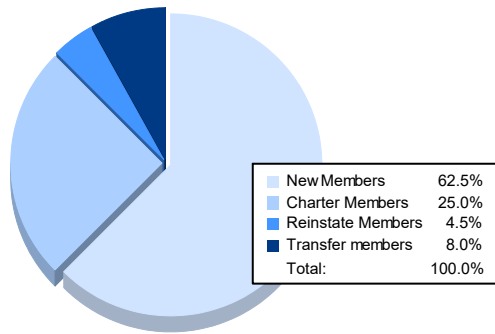

Year	New Clubs	Dropped Clubs	Gain/ Loss Clubs	New Members	Charter Members	Reinstate Members	Transfer Members	Total Member Added	Total Members Dropped	Gain/ Loss Members
2016-2017	0	2	-2	112	0	10	34	156	262	-106
2017-2018	3	1	2	116	79	4	25	224	195	29
2018-2019	3	0	3	94	93	5	10	202	204	-2
2019-2020	1	0	1	110	33	2	17	162	191	-29
2020-2021	1	0	1	55	22	4	7	88	137	-49
<b>Average</b>	<b>2</b>	<b>1</b>	<b>1</b>	<b>97</b>	<b>45</b>	<b>5</b>	<b>19</b>	<b>166</b>	<b>198</b>	<b>-31</b>

### Membership Composition June 2021 Cumulative